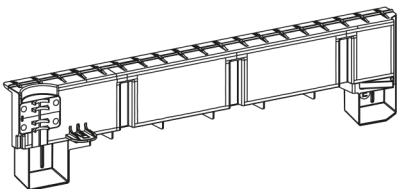

A

PZ / PCS 1

B

PZ / PCS 2

C

PZ / PCS 2

D

PZ / PCS 1

E

PZ / PCS 1

F

PZ / PCS 1

G

PZ / PCS 1

H

PZ / PCS 4

K

PZ / PCS 2

I

PZ / PCS 28