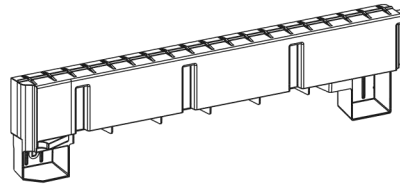

A

PZ / PCS 1

B

PZ / PCS 2

C

PZ / PCS 2

D

PZ / PCS 1

E

PZ / PCS 1

F

PZ / PCS 1

G

PZ / PCS 1

H

PZ / PCS 4

K

PZ / PCS 2

I

PZ / PCS 28