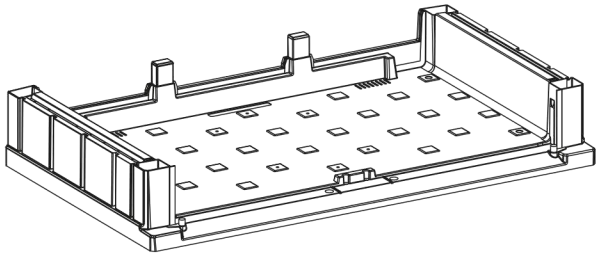

Ondis 24[®]

Gardening Storage Toys and more

Storer Light XL

Art. 4250627258575 | 145 x 82 x 125 cm (H) | 57.1 x 32.3 x 49.2 in (h)

A

PZ / PCS 1

B

PZ / PCS 2