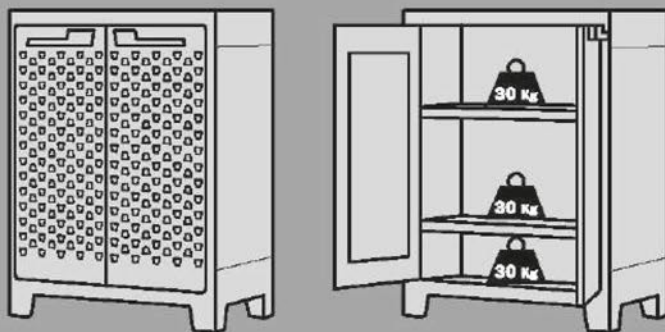

# MOBY

cm 80x44x100h

Ondis ®

Gardening Storage Toys and more

**A**

1x A1

2x A2

2x A3